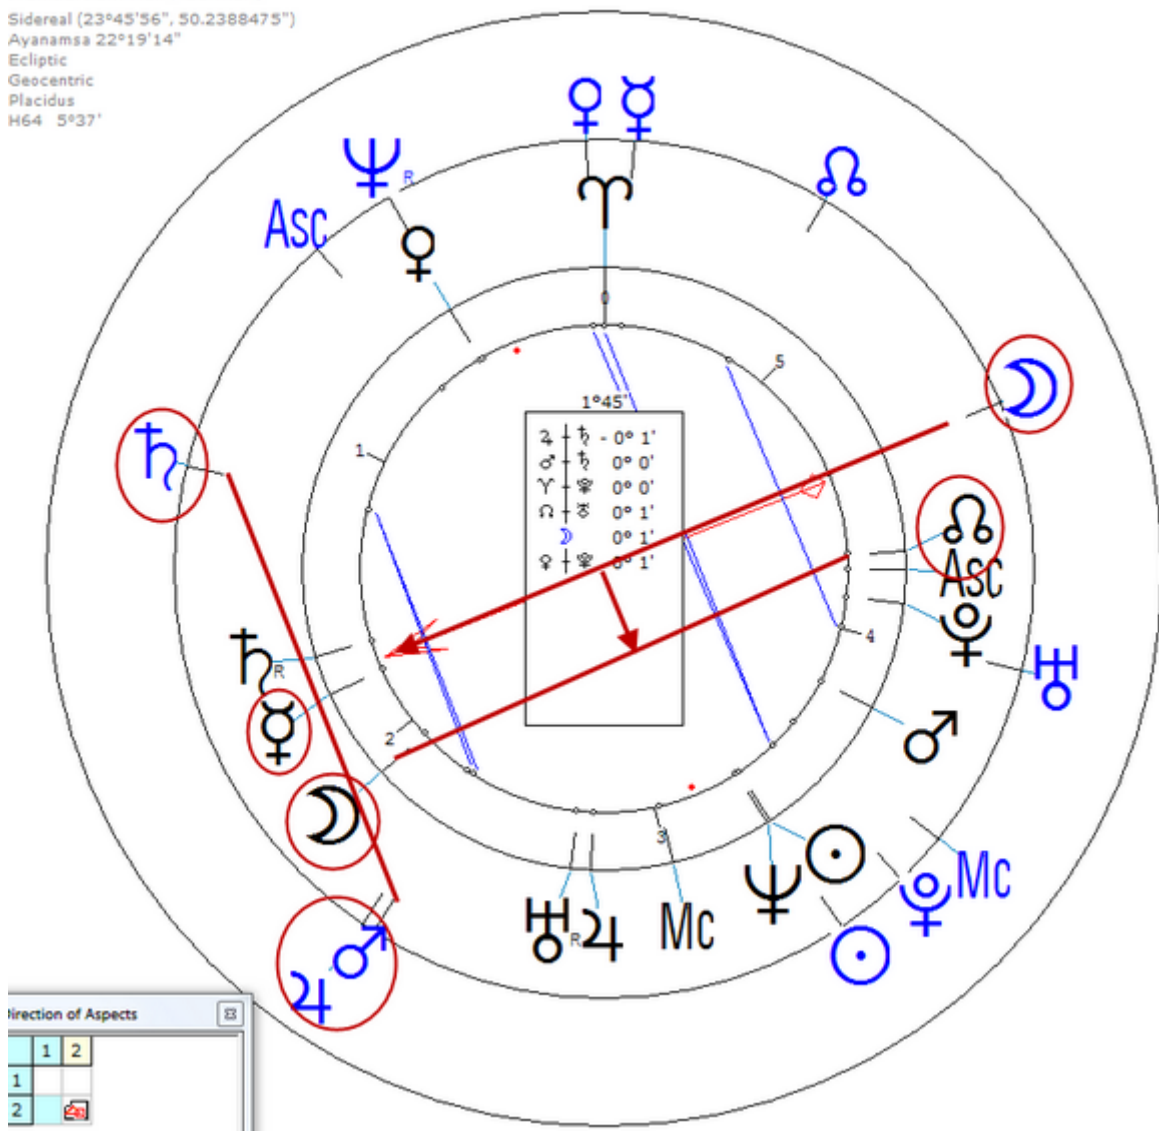

Van Gogh, Vincent

30 March 1853 at 11:00 (= 11:00 AM)Zundert, Netherlands, 51n28, 4e40
 Dutch artist, a legend for his brilliant work.

https://www.astro.com/astro-databank/Van_Gogh,_Vincent

Death by Suicide 29 July 1890 at 01:30 AM in Auvers sur Oise , France
 (Shot self, age 37)